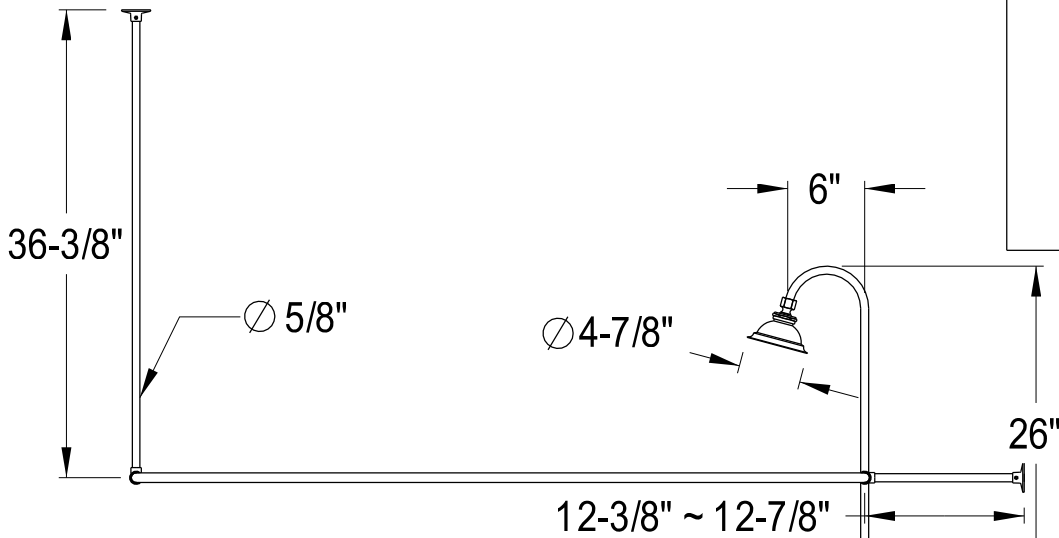

CCK2181 AL

Shower Combo

CC2091, 2, 5, 8
Tub Waste & Overflow, 20 Gauge

CC471, 2, 5, 8
Double Offset Bath Supply