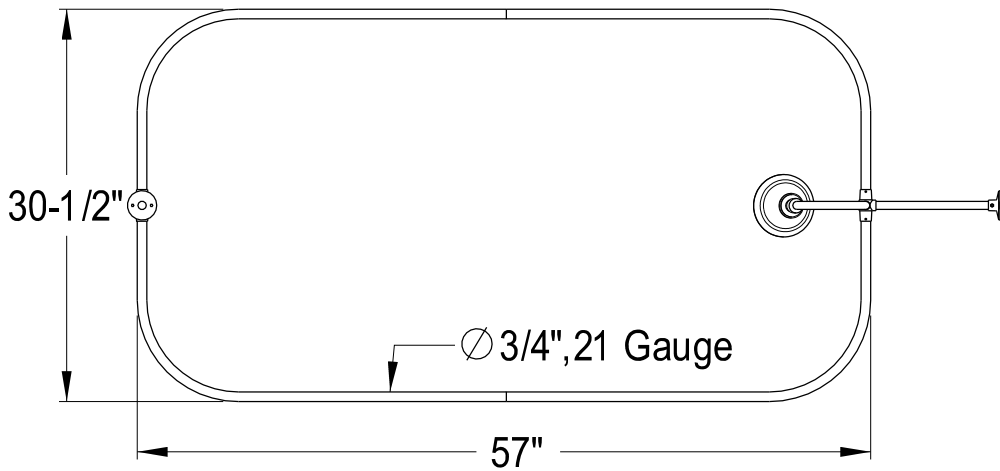

CCK2181 AL

Shower Combo

CC2091, 2, 5, 8
Tub Waste & Overflow, 20 Gauge

CC471, 2, 5, 8
Double Offset Bath Supply