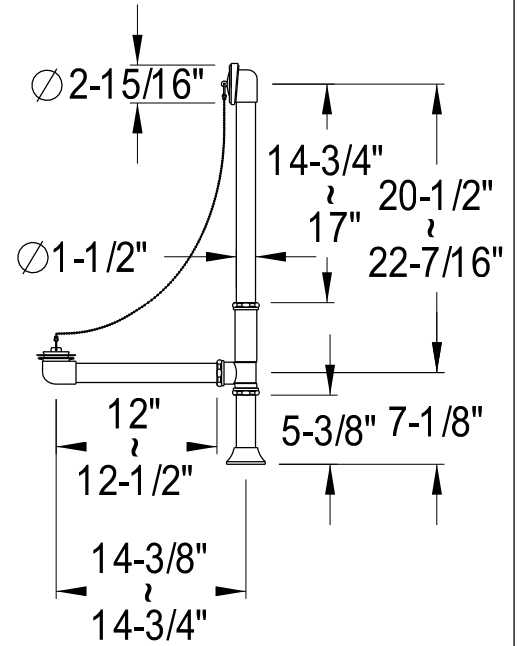

CCK2181 AL

Shower Combo

CC2091, 2, 5, 8
Tub Waste & Overflow, 20 Gauge

CC471, 2, 5, 8
Double Offset Bath Supply